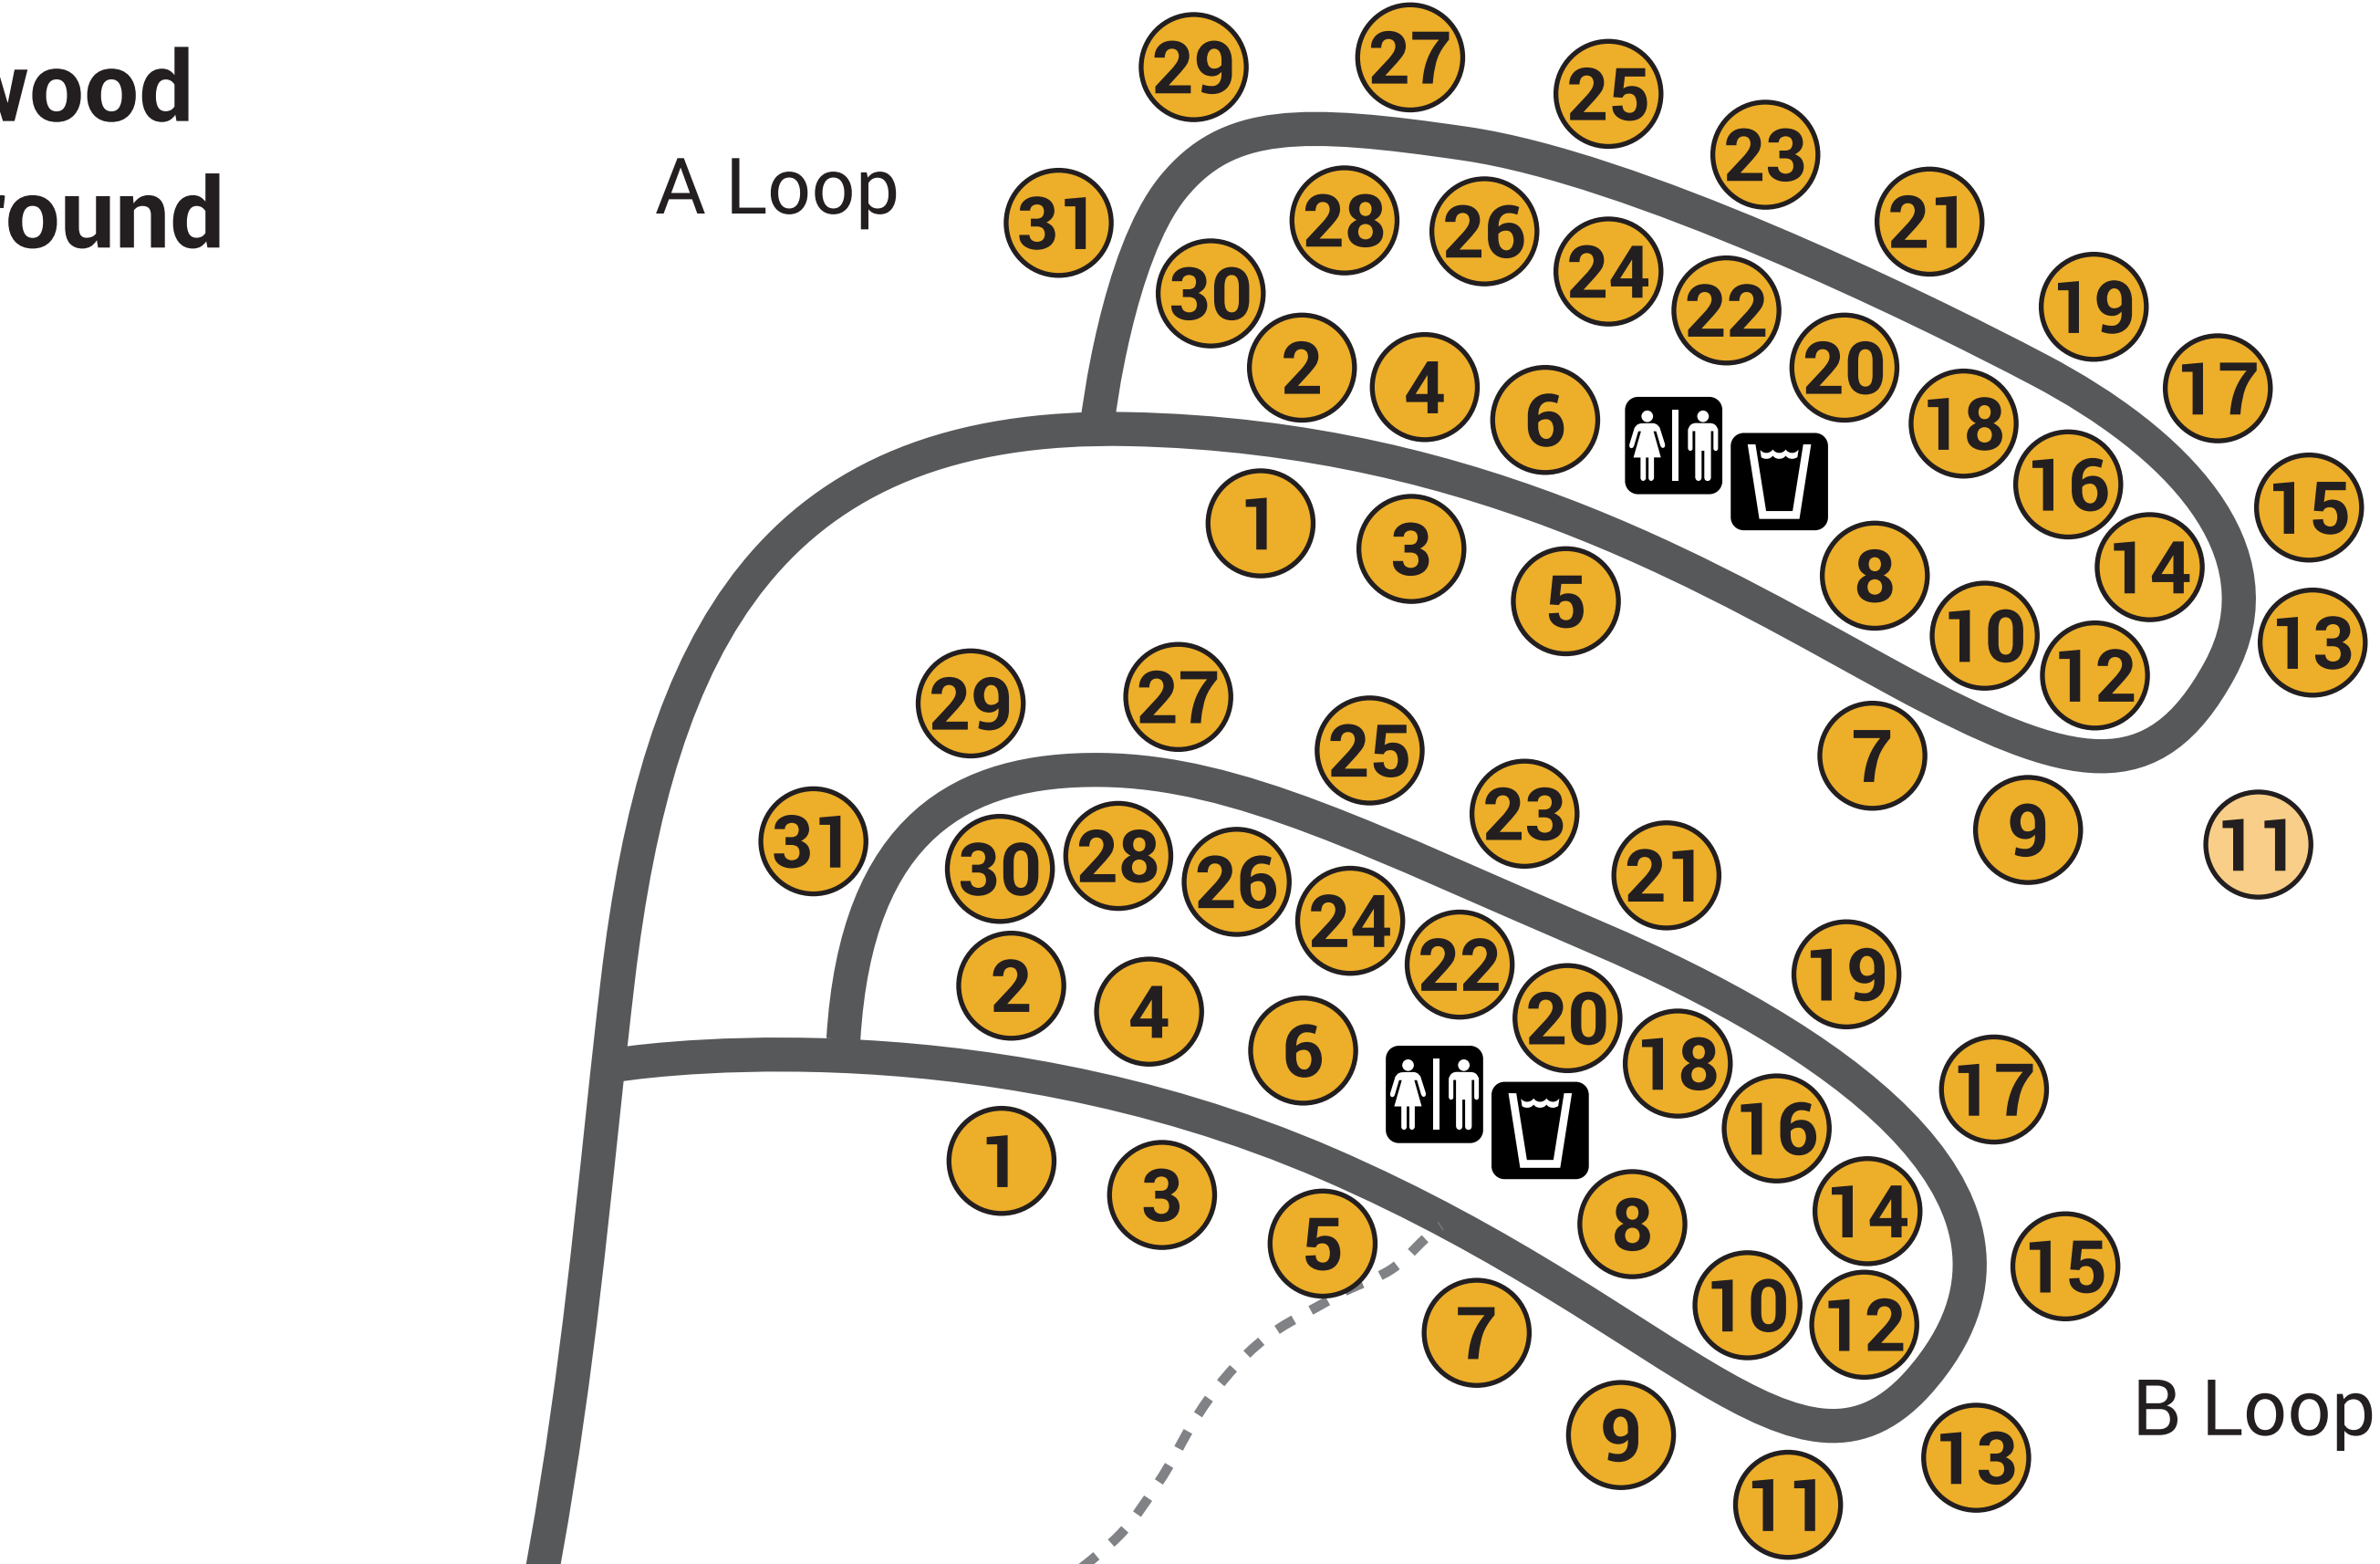

# Cottonwood Campground

A Loop

B Loop

- ①
- ②
- ③

- ① = RV Site
- ⑪ = Tent Site
- ① = Group Site